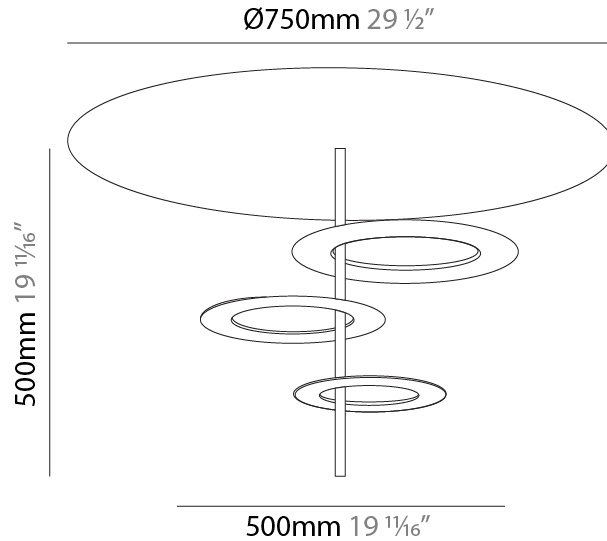

PROJECT	_____
TYPE	_____
SPECIFIER	_____
QUANTITY	_____
DATE	_____

HULA HOOP SURFACE

D42082- _____ - _____
base number   Color   Finish
                         Temperature   Options

1. To build a product code in our configurator select the specify button on the base model # product page
2. To build a manual product code on this datasheet choose from the options listed below in blue font and add the suffix to the base model #

GENERAL

Series: Hula Hoop
Brand: Icone
Division: Design
Mounting Type: Surface
Mounting Location: Ceiling
Subcategory: Ambient

PHYSICAL

Shape: Abstract
Diameter (mm): 750
Diameter (in): 29 1/2
Height (mm): 500
Height (in): 19 11/16
Light Distribution: Indirect
Fixture Finish: [GLM / WHW / WSB](#)
Fixture Material: Aluminum

ELECTRICAL

Lamp Type: LED
Input Wattage (W): 55
Dimming: Non-Dimming / Phase Dimming (120vac Only)
Driver Included: Yes
Driver Location: Integrated
Driver Type: Constant Current - Universal
Driver Class: Class 2
Input Voltage (V): 120 - 277
Constant Current (MA): 700

LED

Color Temperature (°K): [2700 / 3000](#)
Max. Delivered Lumen (lm): 7242
Nominal Lumen (lm): 8395
CRI: >90 CRI
Lamp Life (hrs): 50000

OPTICAL

RATINGS AND CERTIFICATIONS

Certified By: Certified for North American Standards
IP rating: IP20