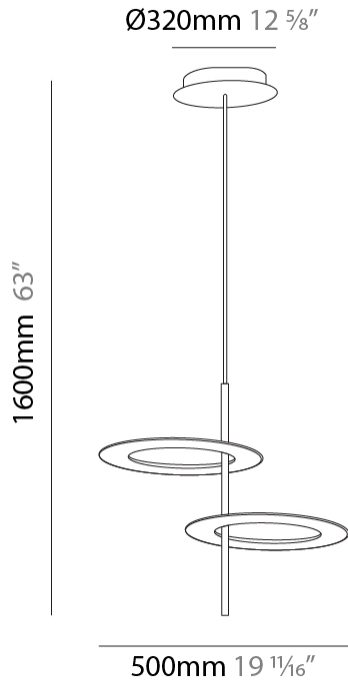

HULA HOOP SUSPENSION

D41058- -

base number
Color   Temperature   Finish   Options

1. To build a product code in our configurator select the specify button on the base model # product page
2. To build a manual product code on this datasheet choose from the options listed below in blue font and add the suffix to the base model #

GENERAL

Series: Hula Hoop
Brand: Icone
Division: Design
Mounting Type: Suspension
Mounting Location: Ceiling
Subcategory: Ambient

PHYSICAL

Shape: Abstract
Length (mm): 500
Length (in): 19 11/16
Width (mm): 500
Width (in): 19 11/16
Height (mm): 1600
Height (in): 63
Light Distribution: Indirect
Fixture Finish: [BSA / WSB](#)
Fixture Material: Aluminum

ELECTRICAL

Lamp Type: LED
Input Wattage (W): 50.2
Dimming: Non-Dimming / Phase Dimming (120vac Only)
Driver Included: Yes
Driver Location: Integrated
Driver Type: Constant Current - Universal
Driver Class: Class 2
Input Voltage (V): 120 - 277
Constant Current (MA): 700

LED

Color Temperature (°K): [2700 / 3000](#)
Max. Delivered Lumen (lm): 6556
Nominal Lumen (lm): 7394
CRI: >90 CRI
Lamp Life (hrs): 50000

OPTICAL

RATINGS AND CERTIFICATIONS

Certified By: Certified for North American Standards
IP rating: IP20