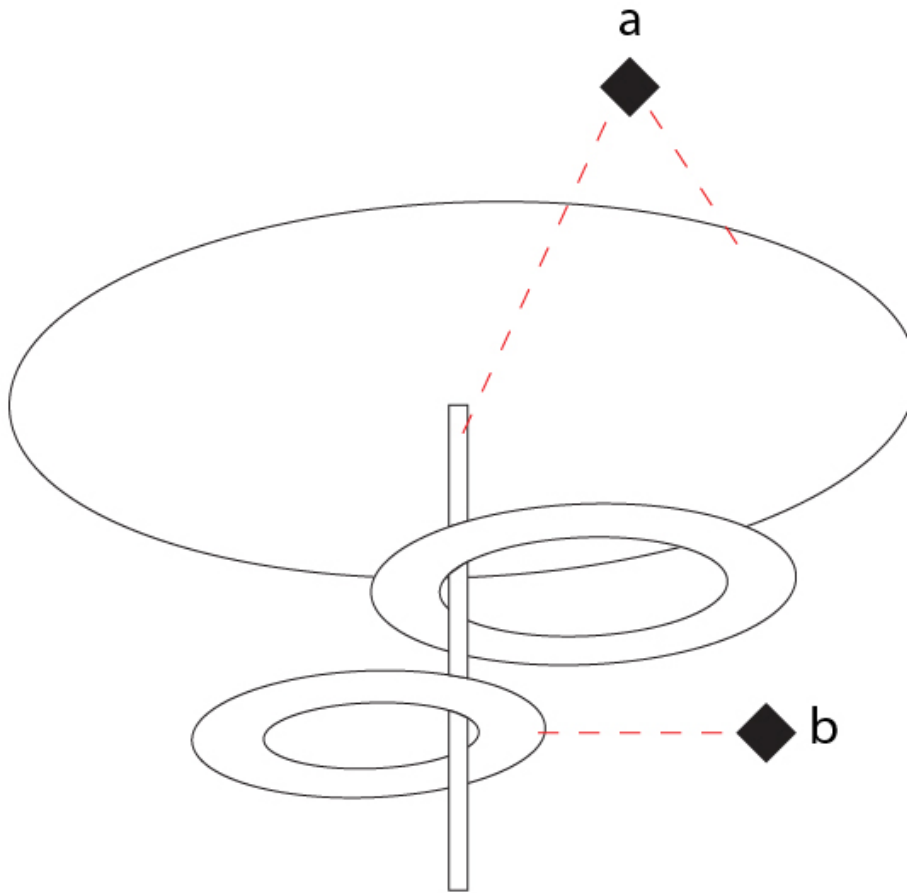

HULA HOOP SURFACE

D42081-

PROJECT
TYPE
SPECIFIER
QUANTITY
DATE

D