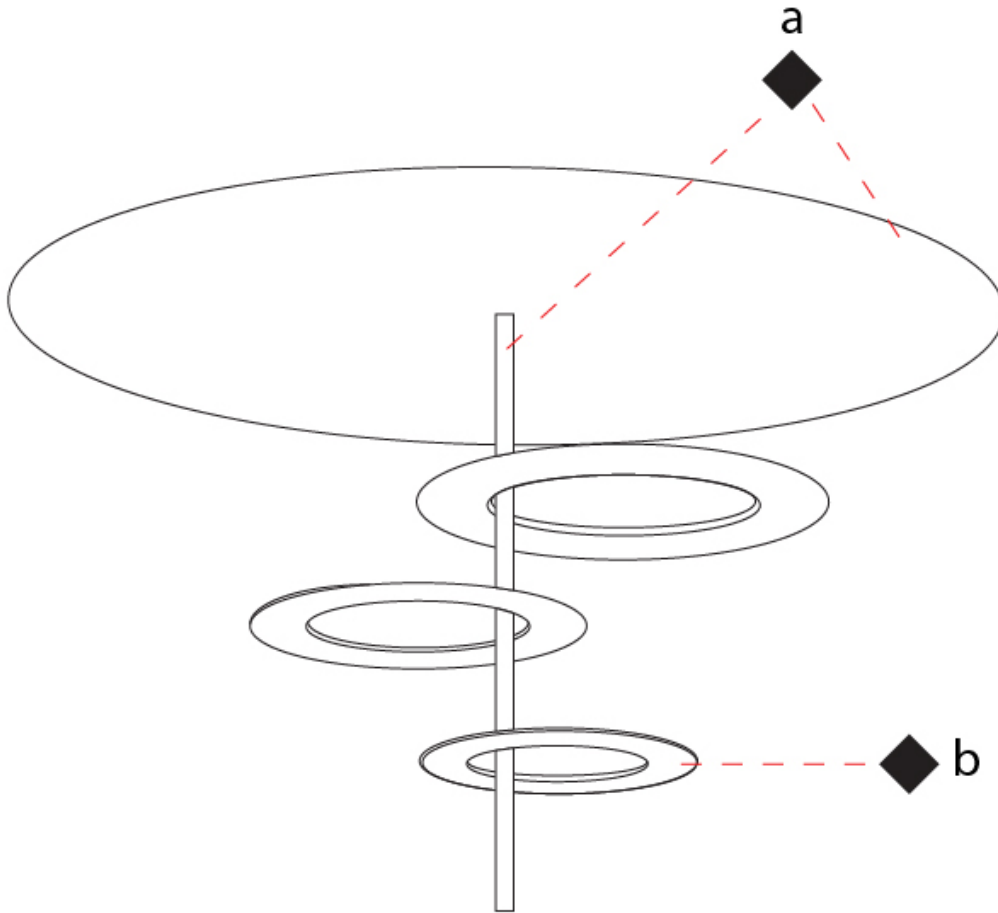

HULA HOOP SURFACE

D42082-

PROJECT
TYPE
SPECIFIER
QUANTITY
DATE

D