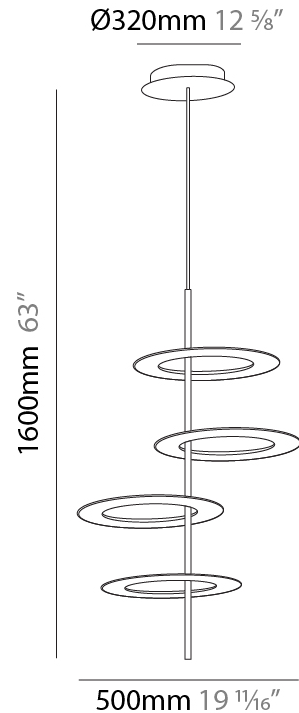

HULA HOOP SUSPENSION

D41059- -

base number
Color   Temperature   Finish   Options

1. To build a product code in our configurator select the specify button on the base model # product page
2. To build a manual product code on this datasheet choose from the options listed below in blue font and add the suffix to the base model #

GENERAL

Series: Hula Hoop
Brand: Icone
Division: Design
Mounting Type: Suspension
Mounting Location: Ceiling
Subcategory: Ambient

PHYSICAL

Shape: Abstract
Length (mm): 500
Length (in): 19 11/16
Width (mm): 500
Width (in): 19 11/16
Height (mm): 1600
Height (in): 63
Light Distribution: Indirect
Fixture Finish: BSA / WSB
Fixture Material: Aluminum

ELECTRICAL

Lamp Type: LED
Input Wattage (W): 100.8
Dimming: Non-Dimmable / 0-10V Dimming
Driver Included: Yes
Driver Location: Integrated
Driver Type: Constant Current - Universal
Driver Class: Class 2
Input Voltage (V): 120 - 277
Constant Current (MA): 700

LED

Color Temperature (°K): 2700 / 3000
Max. Delivered Lumen (lm): 13112
Nominal Lumen (lm): 14788
CRI: >90 CRI
Lamp Life (hrs): 50000

OPTICAL

RATINGS AND CERTIFICATIONS

Certified By: Certified for North American Standards
IP rating: IP20

PROJECT	_____
TYPE	_____
SPECIFIER	_____
QUANTITY	_____
DATE	_____