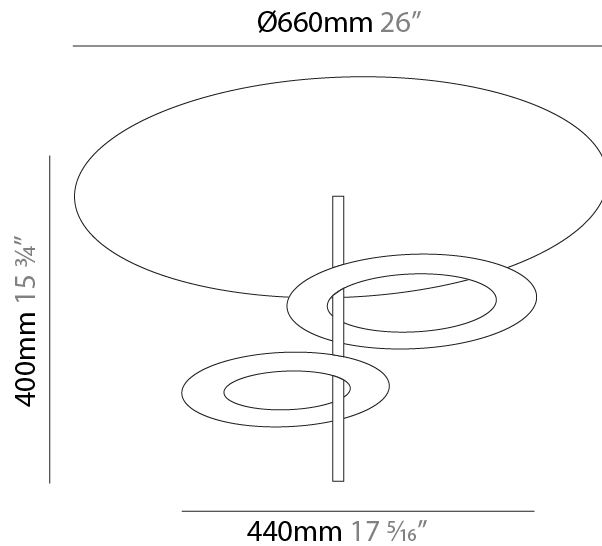

PROJECT	_____
TYPE	_____
SPECIFIER	_____
QUANTITY	_____
DATE	_____

HULA HOOP SURFACE

D42081- _____ - _____
base number   Color   Finish
                         Temperature   Options

1. To build a product code in our configurator select the specify button on the base model # product page
2. To build a manual product code on this datasheet choose from the options listed below in blue font and add the suffix to the base model #

GENERAL

Series: Hula Hoop
Brand: Icone
Division: Design
Mounting Type: Surface
Mounting Location: Ceiling
Subcategory: Ambient

PHYSICAL

Shape: Abstract
Diameter (mm): 660
Diameter (in): 26
Height (mm): 400
Height (in): 15 3/4
Light Distribution: Indirect
Fixture Finish: [GLM / WHW / WSB](#)
Fixture Material: Aluminum

ELECTRICAL

Lamp Type: LED
Input Wattage (W): 42
Dimming: Non-Dimming / Phase Dimming (120vac Only)
Driver Included: Yes
Driver Location: Integrated
Driver Type: Constant Current - Universal
Driver Class: Class 2
Input Voltage (V): 120 - 277
Constant Current (MA): 700

LED

Color Temperature (°K): [2700 / 3000](#)
Max. Delivered Lumen (lm): 5458
Nominal Lumen (lm): 7295
CRI: >90 CRI
Lamp Life (hrs): 50000

OPTICAL

RATINGS AND CERTIFICATIONS

Certified By: Certified for North American Standards
IP rating: IP20