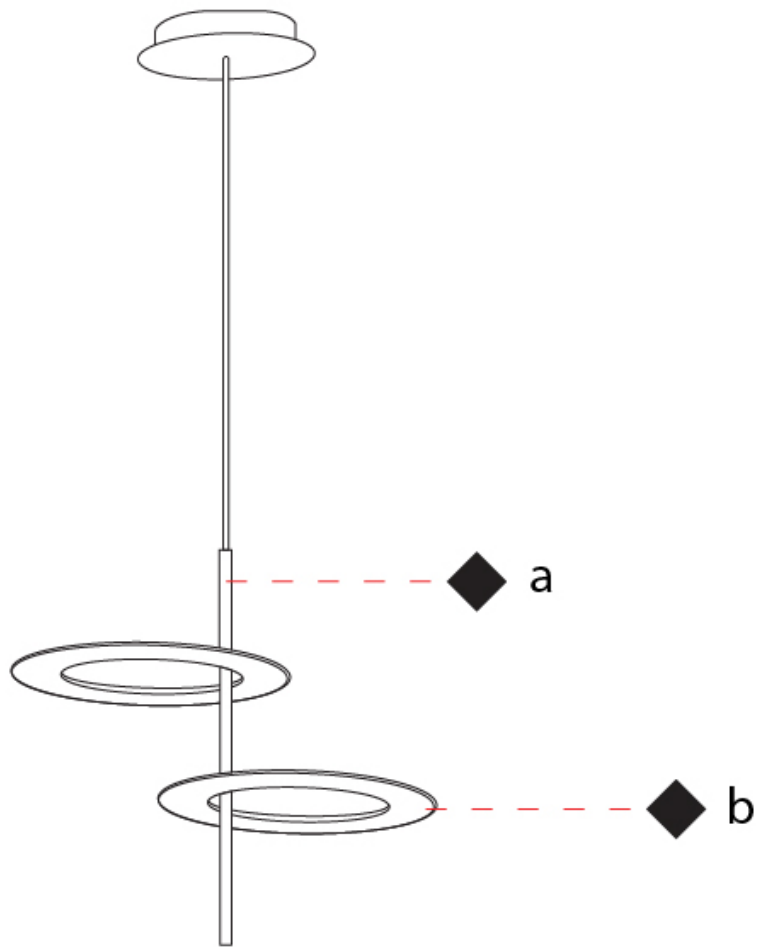

HULA HOOP SUSPENSION

D41058-

PROJECT
TYPE
SPECIFIER
QUANTITY
DATE